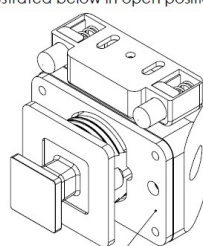

## Description:

Push Lock "RV", F/12-16 mm, SS-Look, Square Zamak Knob & Grey ABS Housing, Incl. Grey ABS Spring Tension Striker & 3mm, Panel Reduction Spacer in Grey ABS

## Item number:

14.03.067-0

Units	Box	Carton	HS Code	Barcode
Pcs.	10	100	8301300000	
				5704866513029

Illustrated below in open position.

Distance plate to be used by 12 - 13 mm. installation

Illustrated above in locked position.