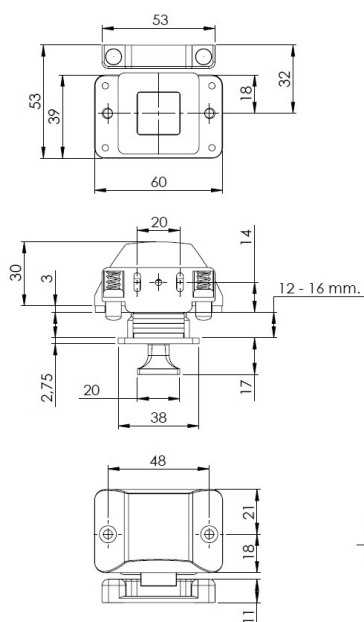

## Description:

Push Lock "RV", F/12-16 mm, SS-Look, Square Zamak Knob & Grey ABS Housing, Incl. Grey ABS Spring Tension Striker & 3mm, Panel Reduction Spacer in Grey ABS

## Item number:

14.03.067-0

Units	Box	Carton	HS Code	Barcode
Pcs.	10	100	8301300000	
				5704866513029

Illustrated below in open position.

Distance plate to be used by 12 - 13 mm. installation

Illustrated above in locked position.